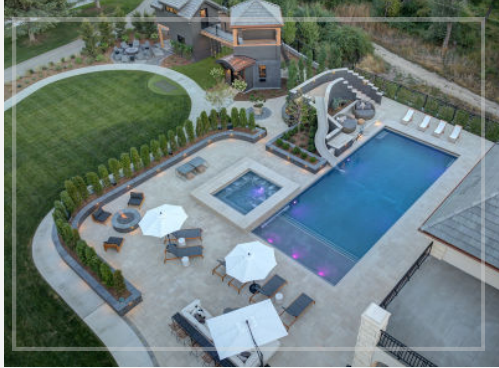

Our Capabilities