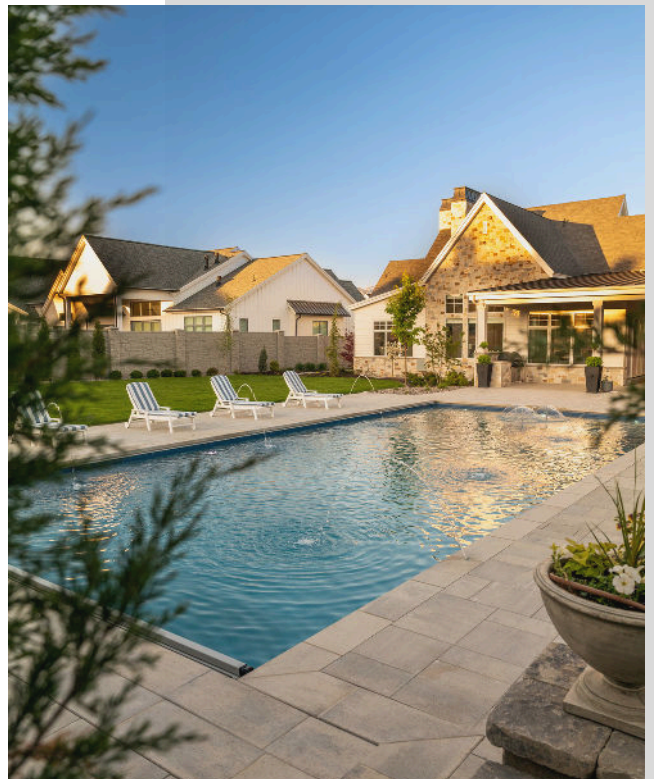

About Us

Built on creativity. Rooted in precision.

Jeff Ludlow started JAL Pools with one simple mission: create pools that people are proud to show off and enjoy every day. Today, we are a team of seasoned professionals who treat every project like it's our own and every client like a neighbor and friend.

Our specialty lies in designing and building pools that are as functional as they are beautiful — tailored to your lifestyle, your space, and your vision. From luxury pool designs and water features to decking, lighting, and landscaping integration, we blend craftsmanship with innovation to deliver a result that feels like an everyday escape.

At JAL Pools, we believe every backyard has the potential to become a private resort. Whether your goal is a statement pool for entertaining, a serene space for relaxation, or a complete outdoor transformation, you deserve a pool builder that listens, envisions, and brings your dream to life with precision.

30+

Completed Projects
Annually

4.8

Google Review and
Customer Satisfaction

150+

Years Combined
Experience