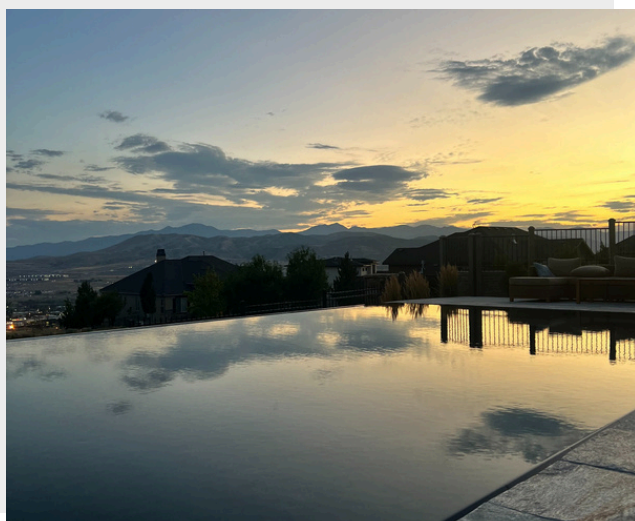

A QUALITY FINISH

We don't wrap up until everything is complete, polished, and ready for you to enjoy, down to the last detail.

Project Portfolio

DRAPER

A sleek architectural pool with a built-in tanning ledge, tanning ledge bubblers, and contemporary paver decking, blending luxury with modern simplicity.

PARK CITY

A mountain resort-inspired pool retreat featuring lush greenery, ambient LED lighting, and a seamless edge that mirrors the home's contemporary design.

LEHI

An elegant entertainer's pool complete with a tension edge and vanishing edge details, and integrated seating areas perfect for evening relaxation and gatherings.

SUGARHOUSE

A compact backyard oasis featuring a geometric pool, paver decking, and privacy landscaping perfect for a family retreat.

DRAPER, UT

This luxury pool project was designed to complement the home's striking modern architecture with clean lines and resort-style functionality. The design features a long lap pool with diving board separate spa, sun shelf, and seamless deck transitions that create a continuous indoor-outdoor experience. Every element was chosen to evoke elegance and relaxation.

PARK CITY, UT

This contemporary pool design was created to complement the home's mountain retreat aesthetic with clean geometry and a seamless connection to the outdoor living area. The pool features a wide entry ledge for lounging, elegant paver decking, and subtle perimeter lighting that enhances the water's reflection at night for a tranquil resort-style retreat.