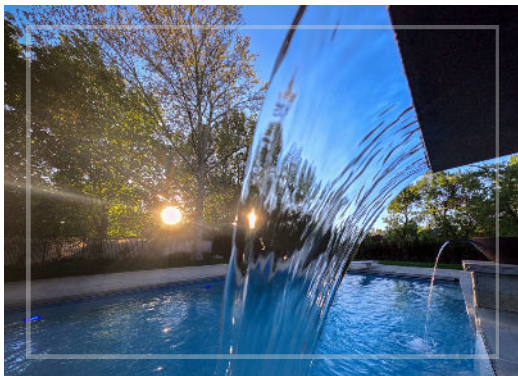

POOL CONSTRUCTION & OUTDOOR LIVING

We build custom pools, spas, decks, and outdoor entertainment areas that are both stunning and engineered to stand the test of time.